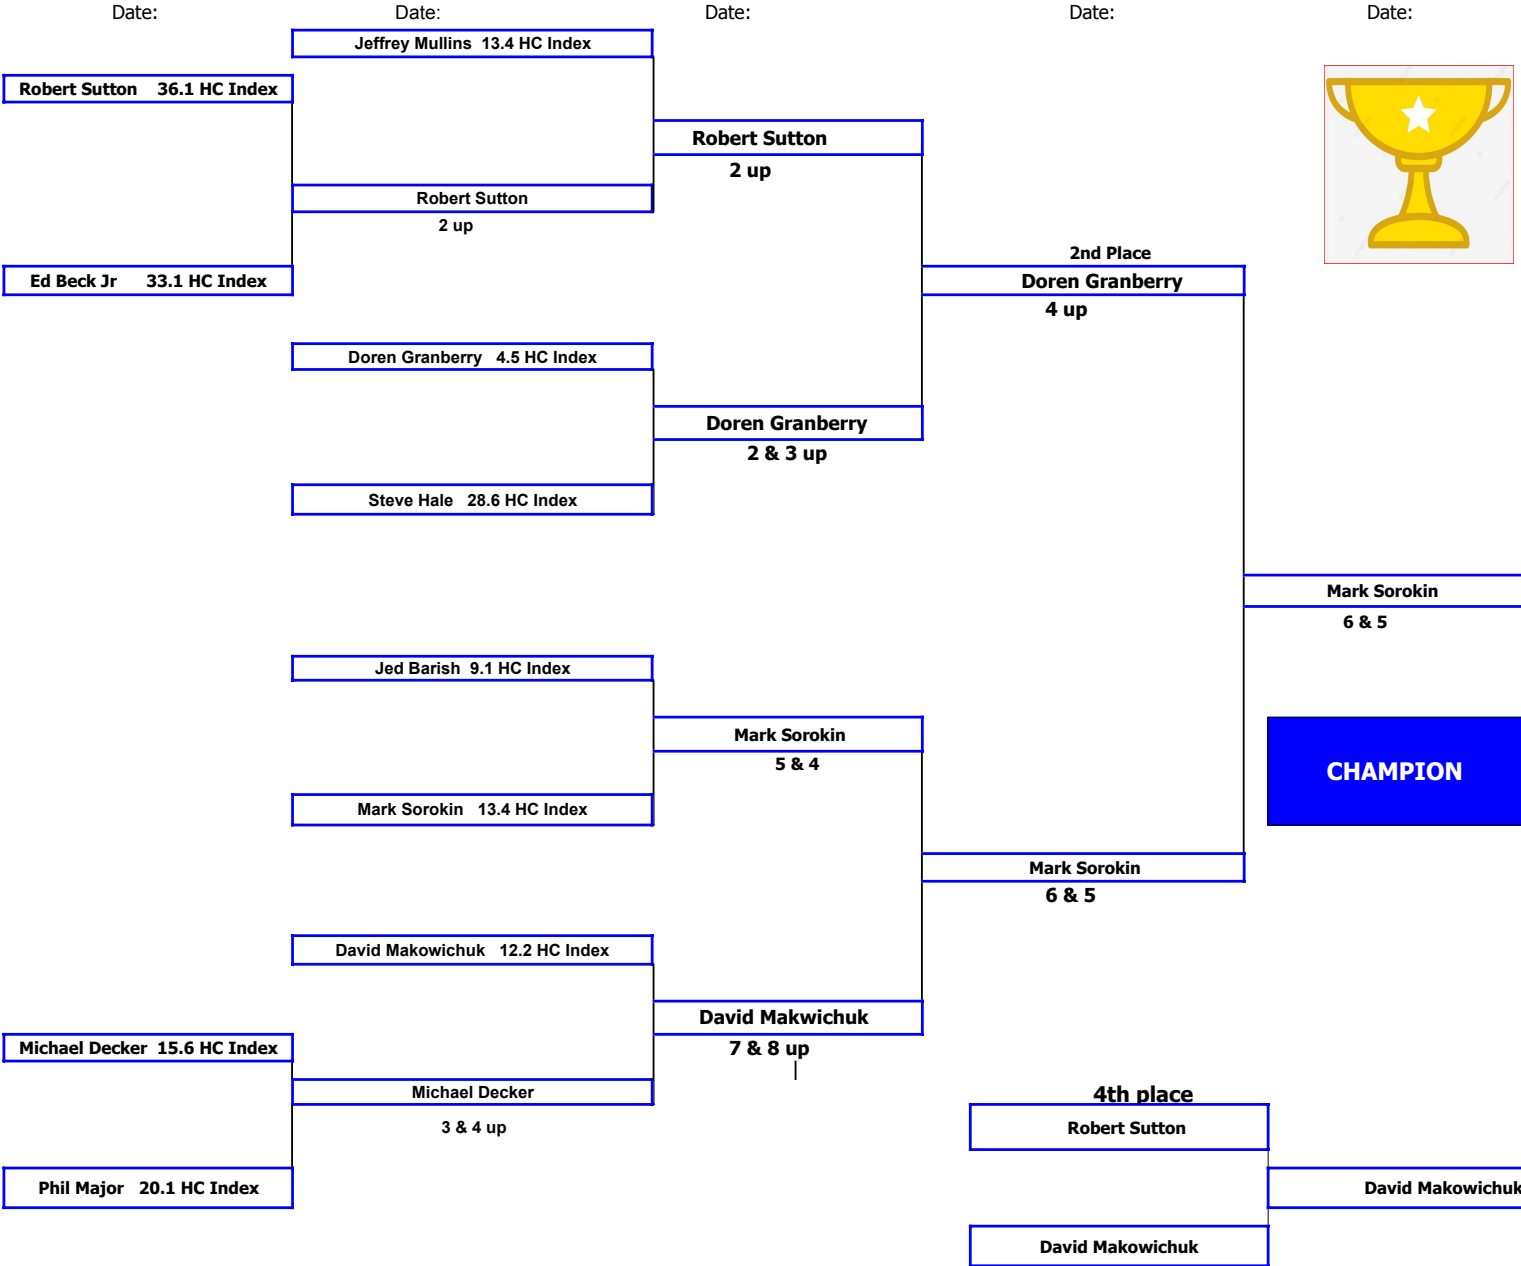

# 2022 Match Play Net Championship

**FIRST ROUND** **SEMIFINAL** **FINAL**

CHAMPION

1st place \$100  
 2nd place \$65  
 3rd place \$50  
 4th place \$35

**3rd Place**